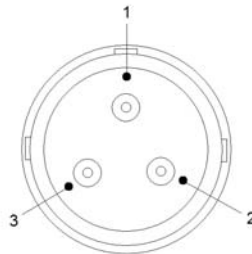

Data Acquisition Products

Description

Lemo 3 Way to AMP 2 Way
(Brake trigger connector)

Part Number

RLVBCAB02

AMP/TYCO Part No.
Plug housing 174463-1
Receptacle crimp 175027-1

Cable Length approx 130mm

3 Way Lemo		2 Way AMP	
Pin		Pin	
1	_____		
2	_____		
3	_____	1	
Chassis	_____	2	

3 PIN LEMO PLUG
VIEW FACING PINS
LEMO PART NO. FGG.0B.303 CLAD52Z